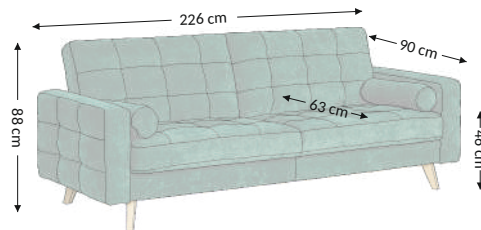

Fjord 3F

Model

Function

Overall dimensions

Width: 226 cm
Height: 88 cm
Depth: 90 cm

Construational dimensions

Body height: 88 cm
Seat height: 46 cm
Seat depth: 63 cm
Total depth incl. function: 116 cm
Sleeping height: 46 cm
Net sleeping sufrage: 113x191 cm
Gross sleeping sufrage: 113x191 cm

Product composition	Seat	Back
Bonell		
PU foam	×	×
S-shaped springs	×	×
Spring slats		
Elastic belts		
Decorative elements		

Function	
Arm selection adjustment	
Back reinforcement	
Seat depth adjust	
Relax/Lying function	
Headrests	
Sleep function	×
Bed box	

Legs	Decorative	Technical
Type	wood	
Color		
Height (mm)	170	
Number	4	

Color variant	Description
Uran 01 silver	95% Polyester, 5% Nylon
Uran 02 schlamm	95% Polyester, 5% Nylon
Uran 03 dark grey	95% Polyester, 5% Nylon
Uran 04 anthrazit	95% Polyester, 5% Nylon
Uran 05 denim	95% Polyester, 5% Nylon
Uran 06 sand	95% Polyester, 5% Nylon
Uran 09 stone	95% Polyester, 5% Nylon
Uran 15 berry	95% Polyester, 5% Nylon
Uran 21 grün	95% Polyester, 5% Nylon

Parcels dimensions (cm)					
No.	Lenght	Width	Height	Weight (kg)	Vol. (m ³)
1.	112	53	195	58,3	1,16
2.					
3.					
Total volume (m ³)					1,16