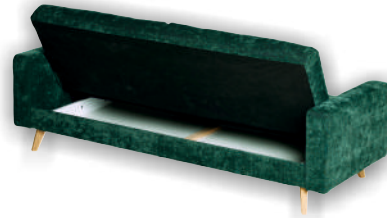

Fjord 3F

Model

Function

Overall dimensions

Width: 226 cm
Height: 88 cm
Depth: 90 cm

Construational dimensions

Body height: 88 cm
Seat height: 46 cm
Seat depth: 63 cm
Total depth incl. function: 116 cm
Sleeping height: 46 cm
Net sleeping sufrage: 113x191 cm
Gross sleeping sufrage: 113x191 cm

Product composition	Seat	Back
Bonell		
PU foam	×	×
S-shaped springs	×	×
Spring slats		
Elastic belts		
Decorative elements		

Function	
Arm selection adjustment	
Back reinforcement	
Seat depth adjust	
Relax/Lying function	
Headrests	
Sleep function	×
Bed box	

Legs	Decorative	Technical
Type	wood	
Color		
Height (mm)	170	
Number	4	

Color variant	Description
Uran 01 silver	95% Polyester, 5% Nylon
Uran 02 schlamm	95% Polyester, 5% Nylon
Uran 03 dark grey	95% Polyester, 5% Nylon
Uran 04 anthrazit	95% Polyester, 5% Nylon
Uran 05 denim	95% Polyester, 5% Nylon
Uran 06 sand	95% Polyester, 5% Nylon
Uran 09 stone	95% Polyester, 5% Nylon
Uran 15 berry	95% Polyester, 5% Nylon
Uran 21 grün	95% Polyester, 5% Nylon