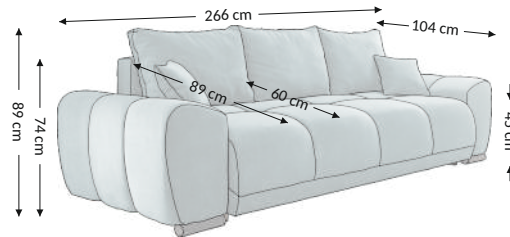

## Function

## Overall dimensions

Width: 266 cm  
Height: 89 cm  
Depth: 104 cm

## Constructional dimensions

Body height: 74 cm  
Seat height: 45 cm  
Seat depth: 60 cm (89 cm)  
Total depth incl. function: 148 cm  
Sleeping height: 45 cm  
Net sleeping surface: 148x200 cm  
Gross sleeping surface: 148x200 cm

Parcels dimensions (cm)					
No.	Lenght	Width	Height	Weight (kg)	Vol. (m <sup>3</sup> )
1.	51	93	203	57,0	0,96
2.	49	66	202	47,7	0,65
3.					
<b>Total volume (m<sup>3</sup>)</b>					<b>1,62</b>