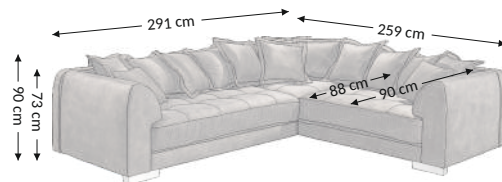

## Overall dimensions

Width: 291 cm  
Height: 90 cm  
Depth: 259 cm

## Constructional dimensions

Body height: 73 cm  
Seat height: 44 cm  
Seat depth: 99 cm  
Total depth incl. function:  
Sleeping height: 44 cm  
Net sleeping surface:  
Gross sleeping surface:

Product composition	Seat	Back
Bonell		
PU foam	×	×
S-shaped springs	×	
Spring slats		
Elastic belts		×
Decorative elements		

Legs	Decorative	Technical
Type	plactic	plactic
Color	silver	black
Height (mm)	70	70
Number	4	4

Cushions	Description	Number
Back	60x60 cm	13
Decorative	40x40 cm	2
Decorative		
Bolsters		

Function	
Configuration	left/right
Arm selection adjustment	
Back reinforcement	
Seat depth adjust	
Relax/Lying function	
Headrests	
Sleep function	
Bed box	

Parcels dimensions (cm)					
No.	Lenght	Width	Height	Weight (kg)	Vol. (m <sup>3</sup> )
1.	76	115	186	74,0	1,63
2.	76	111	111	42,0	0,94
3.	76	115	156	66,0	1,36
<b>Total volume (m<sup>3</sup>)</b>					<b>3,93</b>