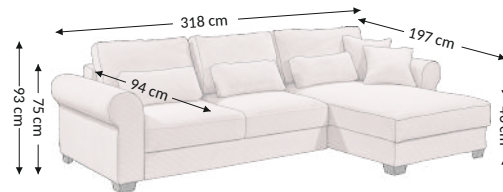

Angelina 2,5 F.URC

Model

Function

Overall dimensions

Width: 318 cm
Height: 93 cm
Depth: 197 cm

Construational dimensions

Body height: 75 cm
Seat height: 46 cm
Seat depth: 94 cm
Total depth incl. function: 186 cm
Sleeping height: 46 cm
Net sleeping surface: 140x263 cm
Gross sleeping surface: 140x263 cm

Product composition	Seat	Back
Bonell	×	×
PU foam	×	×
S-shaped springs	×	×
Spring slats		
Elastic belts		
Decorative elements		

Legs	Decorative	Technical
Type	plactic	plastic
Color	black	black
Height (mm)	70	70
Number	6	6

Cushions	Description	Number
Back	80x47 cm	2
Back	100x47 cm	1
Decorative	40x40 cm	2
Bolsters	62x26 cm	3

Function	
Configuration	universal
Arm selecton adjustment	
Back reinforcement	
Seat depth adjust	
Relax/Lying function	
Headrests	
Sleep function	×
Bed box	×

Parcels dimensions (cm)					
No.	Lenght	Width	Height	Weight (kg)	Vol. (m ³)
1.	193	117	75	89,0	1,69
2.	188	104	80	70,0	1,56
3.					
Total volume (m ³)					3,26