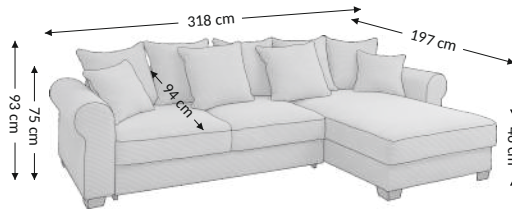

Maureen 2,5 F.URC

Model

Function

Overall dimensions

Width: 318 cm
Height: 93 cm
Depth: 197 cm

Construational dimensions

Body height: 75 cm
Seat height: 46 cm
Seat depth: 94 cm
Total depth incl. function: 186 cm
Sleeping height: 46 cm
Net sleeping surface: 140x263 cm
Gross sleeping surface: 140x263 cm

Product composition	Seat	Back
Bonell	×	×
PU foam	×	×
S-shaped springs	×	×
Spring slats		
Elastic belts		
Decorative elements		

Legs	Decorative	Technical
Type	plactic	plastic
Color	black	black
Height (mm)	70	70
Number	6	6

Cushions	Description	Number
Back	60x60 cm	7
Decorative	45x45 cm	2
Decorative		
Bolsters		

Function	
Configuration	universal
Arm selecton adjustment	
Back reinforcement	
Seat depth adjust	
Relax/Lying function	
Headrests	
Sleep function	×
Bed box	×

Parcels dimensions (cm)					
No.	Lenght	Width	Height	Weight (kg)	Vol. (m ³)
1.	193	117	75	89,0	1,69
2.	188	104	80	70,0	1,56
3.					
Total volume (m³)					3,26