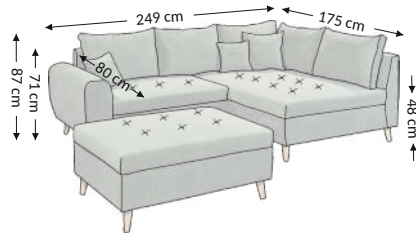

### Overall dimensions

Width: 249 cm  
Height: 87 cm  
Depth: 175 cm

### Constructional dimensions

Body height: 71 cm  
Seat height: 48 cm  
Seat depth: 80 cm  
Total depth incl. function:  
Sleeping height: 48 cm  
Net sleeping surface:  
Gross sleeping surface:

Product composition	Seat	Back
Bonell		
PU foam	×	
S-shaped springs	×	
Spring slats		
Elastic belts		
Decorative elements		

Parcels dimensions (cm)					
No.	Lenght	Width	Height	Weight (kg)	Vol. (m <sup>3</sup> )
1.	125	68	176	63,0	1,50
2.	75	98	138	56,3	1,01
3.					
Total volume (m <sup>3</sup> )					2,51