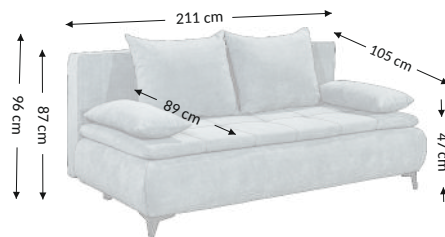

## Function

## Overall dimensions

Width: 211 cm  
Height: 96 cm  
Depth: 105 cm

## Constructional dimensions

Body height: 87 cm  
Seat height: 47 cm  
Seat depth: 89 cm  
Total depth incl. function: 165 cm  
Sleeping height: 47 cm  
Net sleeping surface: 160x202 cm  
Gross sleeping surface: 160x202 cm

Parcels dimensions (cm)					
No.	Lenght	Width	Height	Weight (kg)	Vol. (m <sup>3</sup> )
1.	214	93	58	76,0	1,15
2.					
3.					
<b>Total volume (m<sup>3</sup>)</b>					<b>1,15</b>