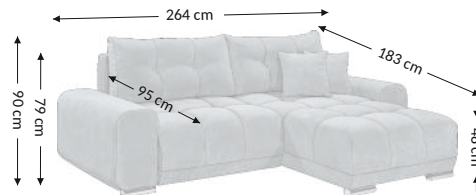

## Function

## Overall dimensions

Width: 264 cm  
Height: 90 cm  
Depth: 183 cm

## Construational dimensions

Body height: 79 cm  
Seat height: 48 cm  
Seat depth: 95 cm  
total depth incl. function: 183 cm  
Sleeping height: 48 cm  
Net sleeping surface: 145x200 cm  
Gross sleeping surface: 145x200 cm

Parcels dimensions (cm)					
No.	Lenght	Width	Height	Weight (kg)	Vol. (m <sup>3</sup> )
1.	77	106	187	84,7	1,53
2.	62	99	106	47,0	0,65
3.					
<b>Total volume (m<sup>3</sup>)</b>					<b>2,18</b>