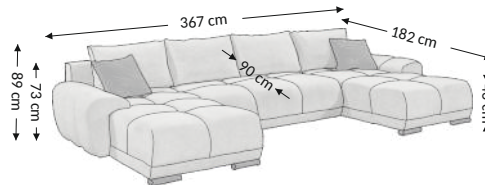

Melinda U REC.2F.REC

Model

Function

Overall dimensions

Width: 367 cm
Height: 89 cm
Depth: 182 cm

Constructional dimensions

Body height: 73 cm
Seat height: 46 cm
Seat depth: 2F-90 cm
Total depth incl. function: 182 cm
Sleeping height: 45 cm
Net sleeping surface: 297x133 cm
Gross sleeping surface: 297x133 cm

Product composition	Seat	Back
Bonell		
PU foam	×	×
S-shaped springs	×	×
Spring slats		
Elastic belts		
Decorative elements		

Legs	Decorative	Technical
Type	plastic	plastic
Color	black	black
Height (mm)	50	50
Number	4	8

Cushions	Description	Number
Back	75x48 cm	4
Decorative		
Decorative	32x32 cm	2
Bolsters		

Function	
Arm selection adjustment	
Back reinforcement	
Seat depth adjust	
Relax/Lying function	
Headrests	
Sleep function	×
Bed box	×

Parcels dimensions (cm)					
No.	Lenght	Width	Height	Weight (kg)	Vol. (m ³)
1.	64	96	154	58,0	0,95
2.	77	98	185	58,0	1,40
3.	77	98	185	58,0	1,40
Total volume (m³)					3,74