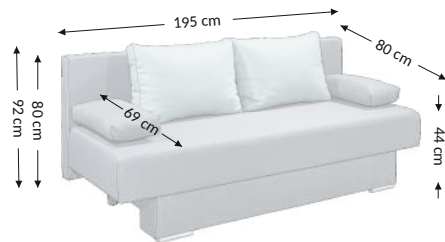

## Overall dimensions

Width: 195 cm  
Height: 92 cm  
Depth: 80 cm

## Construational dimensions

Body height: 80 cm  
Seat height: 44 cm  
Seat depth: 69 cm  
Total depth incl. function: 132 cm  
Sleeping height: 44 cm  
Net sleeping sufrage: 132x195 cm  
Gross sleeping sufrage: 132x195 cm

Parcels dimensions (cm)					
No.	Lenght	Width	Height	Weight (kg)	Vol. (m <sup>3</sup> )
1.	199	66	63	76,0	0,83
2.					
3.					
<b>Total volume (m<sup>3</sup>)</b>					<b>0,83</b>