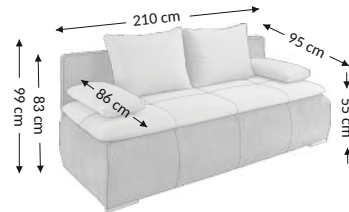

## Overall dimensions

Width: 210 cm  
Height: 99 cm  
Depth: 95 cm

## Constructional dimensions

Body height: 83 cm  
Seat height: 55 cm  
Seat depth: 86 cm  
Total depth incl. function: 160 cm  
Sleeping height: 55 cm  
Net sleeping surface: 160x208 cm  
Gross sleeping surface: 160x208 cm

Product composition	Seat	Back
Bonell		×
PU foam	×	×
S-shaped springs	×	
Spring slats		
Elastic belts		
Decorative elements		

Cushions	Description	Number
Back	57x70 cm	2
Decorative		
Decorative		
Bolsters	65x32 cm	2

Parcels dimensions (cm)					
No.	Lenght	Width	Height	Weight (kg)	Vol. (m <sup>3</sup> )
1.	212	87	50	59,7	0,92
2.	208	81	13	25,3	0,22
3.					
Total volume (m <sup>3</sup> )					1,14