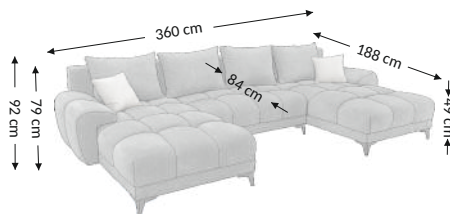

## Function

## Overall dimensions

Width: 360 cm  
Height: 92 cm  
Depth: 188 cm

## Construational dimensions

Body height: 79 cm  
Seat height: 49 cm  
Seat depth: 84 cm  
Total depth incl. function: 188 cm  
Sleeping height: 49 cm  
Net sleeping surface: 293x125 cm  
Gross sleeping surface: 293x125 cm

Parcels dimensions (cm)					
No.	Lenght	Width	Height	Weight (kg)	Vol. (m <sup>3</sup> )
1.	60	88	132	49,5	0,70
2.	76	104	193	68,2	1,53
3.	76	104	193	68,2	1,53
Total volume (m <sup>3</sup> )					3,75