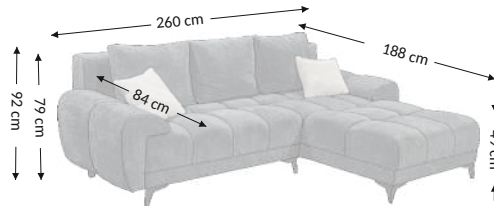

## Function

## Overall dimensions

Width: 260 cm  
Height: 92 cm  
Depth: 188 cm

## Construational dimensions

Body height: 79 cm  
Seat height: 49 cm  
Seat depth: 84 cm  
Total depth incl. function: 188 cm  
Sleeping height: 49 cm  
Net sleeping surface: 125x192 cm  
Gross sleeping surface: 125x192 cm

Parcels dimensions (cm)					
No.	Lenght	Width	Height	Weight (kg)	Vol. (m <sup>3</sup> )
1.	76	104	193	68,2	1,53
2.	60	88	132	49,5	0,70
3.					
<b>Total volume (m<sup>3</sup>)</b>					<b>2,22</b>