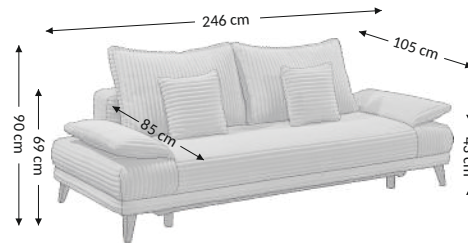

## Function

## Overall dimensions

Width: 246 cm  
Height: 90 cm  
Depth: 105 cm

## Construational dimensions

Body height: 69 cm  
Seat height: 43 cm  
Seat depth: 85 cm  
Total depth incl. function: 150 cm  
Sleeping height: 43 cm  
Net sleeping surface: 145x188 cm  
Gross sleeping surface: 145x188 cm

Parcels dimensions (cm)					
No.	Lenght	Width	Height	Weight (kg)	Vol. (m <sup>3</sup> )
1.	250	46	108	57,0	1,24
2.	190	45	73	29,0	0,62
3.					
Total volume (m <sup>3</sup> )					1,87