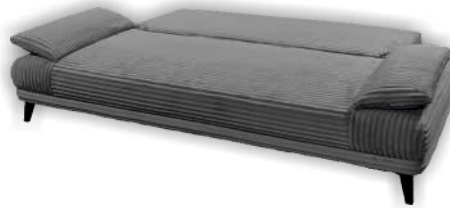

# Carla 3DL Lux

## Overall dimensions

Width: 246 cm  
Height: 90 cm  
Depth: 105 cm

## Construational dimensions

Body height: 69 cm  
Seat height: 43 cm  
Seat depth: 85 cm  
Total depth incl. function: 150 cm  
Sleeping height: 43 cm  
Net sleeping surface: 145x188 cm  
Gross sleeping surface: 145x188 cm