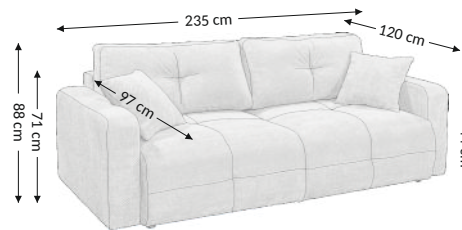

## Function

## Overall dimensions

Width: 235 cm  
Height: 88 cm  
Depth: 120 cm

## Constructional dimensions

Body height: 71 cm  
Seat height: 44 cm  
Seat depth: 97 cm  
Total depth incl. function: 167 cm  
Sleeping height: 44 cm  
Net sleeping surface: 153x198 cm  
Gross sleeping surface: 153x198 cm

Parcels dimensions (cm)					
No.	Lenght	Width	Height	Weight (kg)	Vol. (m <sup>3</sup> )
1.	51	103	200	58,0	1,05
2.	71	72	202	50,5	1,03
3.					
Total volume (m <sup>3</sup> )					2,08