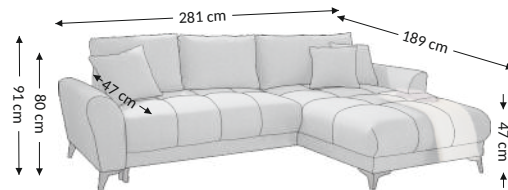

Bern 2F.URC

Model

Function

Overall dimensions

Width: 281 cm
Height: 91 cm
Depth: 189 cm

Construational dimensions

Body height: 80 cm
Seat height: 47 cm
Seat depth: 2F-86 cm
Total depth incl. function: 189 cm
Sleeping height: 47 cm
Net sleeping sufrage: 136x234 cm
Gross sleeping sufrage: 136x234 cm

Product composition	Seat	Back
Bonell		
PU foam	×	×
S-shaped springs	×	×
Spring slats		
Elastic belts		
Decorative elements		

Legs	Decorative	Technical
Type	plastic	plastic
Color	black	black
Height (mm)	120	120
Number	6	6

Cushions	Description	Number
Back	67x47 cm	2
Back	100x47 cm	1
Decorative	40x40 cm	2
Decorative	45x45 cm	1

Function	
Configuration	universal
Arm selecton adjustment	
Back reinforcement	
Seat depth adjust	
Relax/Lying function	
Headrests	
Sleep function	×
Bed box	×

Parcels dimensions (cm)					
No.	Lenght	Width	Height	Weight (kg)	Vol. (m ³)
1.	70	108	194	68,5	1,47
2.	67	98	135	49,0	0,89
3.					
Total volume (m³)					2,36