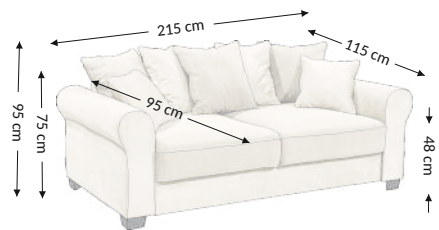

Aurelia 2S

Model

Selected configurations

Overall dimensions

Width: 215 cm
Height: 95 cm
Depth: 115 cm

Constructional dimensions

Body height: 75 cm
Seat height: 48 cm
Seat depth: 95 cm
Total depth incl. function:
Sleeping height: 48 cm
Net sleeping surface:
Gross sleeping surface:

Product composition	Seat	Back
Bonell	×	×
PU foam	×	×
S-shaped springs	×	×
Spring slats		
Elastic belts		
Decorative elements		

Function	
Arm selector adjustment	
Back reinforcement	
Seat depth adjust	
Relax/Lying function	
Headrests	
Sleep function	
Bed box	

Cushions	Description	Number
Back	55x55 cm	5
Decorative		
Decorative	45x45 cm	2
Bolsters		

Legs	Decorative	Technical
Type	plastic	plastic
Color	black	black
Height (mm)	70	70
Number	4	4

Color variant	Description
Salvador 01 cream/Brego 31 cream	100% Polyester
Salvador 04 espresso/Brego 40 espresso	100% Polyester
Salvador 05 aubergine/Brego 93 aubergine	100% Polyester
Salvador 09 okra/Brego 68 safran	100% Polyester
Salvador 10 olive/Brego 77 olive	100% Polyester
Salvador 14 grey/Brego 09 grey	100% Polyester
Salvador 15 anthrazit/Brego 07 silver	100% Polyester

Parcels dimensions (cm)					
No.	Lenght	Width	Height	Weight (kg)	Vol. (m ³)
1.	162	70	122	63,0	1,38
2.					
3.					
Total volume (m³)					1,38