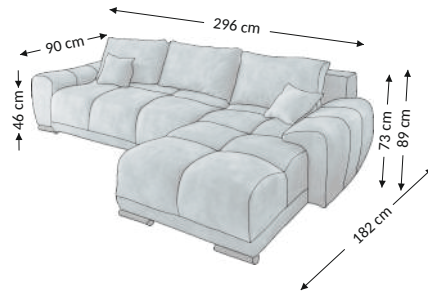

Adrian 2F.URC

Model

Function

Overall dimensions

Width: 296 cm
Height: 89 cm
Depth: 182 cm

Construational dimensions

Body height: 73 cm
Seat height: 46 cm
Seat depth: 2F-90 cm
Total depth incl. function: 182 cm
Sleeping height: 46 cm
Net sleeping sufrage: 133x242 cm
Gross sleeping sufrage: 133x242 cm

Product composition	Seat	Back
Bonell		
PU foam	×	×
S-shaped springs	×	×
Spring slats		
Elastic belts		
Decorative elements		

Legs	Decorative	Technical
Type	plactic	plastic
Color	black	black
Height (mm)	50	50
Number	3	7

Cushions	Description	Number
Back	74x48 cm	3
Decorative		
Decorative	32x32 cm	2
Bolsters		

Function	
Configuration	universal
Arm selecton adjustment	
Back reinforcement	
Seat depth adjust	
Relax/Lying function	
Headrests	
Sleep function	×
Bed box	×

Parcels dimensions (cm)					
No.	Lenght	Width	Height	Weight (kg)	Vol. (m ³)
1.	78	98	191	70,4	1,46
2.	61	94	156	57,0	0,89
3.					
Total volume (m ³)					2,35