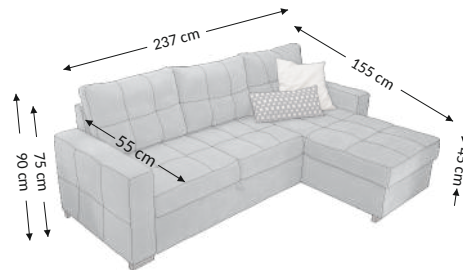

Ada 2F.URC.BK

Model

Function

Overall dimensions

Width: 237 cm
Height: 90 cm
Depth: 155 cm

Construational dimensions

Body height: 75 cm
Seat height: 45 cm
Seat depth: 55 cm
Total depth incl. function: 155 cm
Sleeping height: 45 cm
Net sleeping surface: 126x199 cm
Gross sleeping surface: 126x199 cm

Product composition	Seat	Back
Bonell		
PU foam	×	
S-shaped springs	×	
Spring slats		
Elastic belts		×
Decorative elements		

Function	
Configuration	universal
Arm selection adjustment	
Back reinforcement	
Seat depth adjust	
Relax/Lying function	
Headrests	
Sleep function	×
Bed box	×

Legs	Decorative	Technical
Type	plactic	plastic
Color	black	black
Height (mm)	50	50
Number	6	2

Color variant	Description
Uran 02 schlamm	95% Polyester, 5% Nylon
Uran 03 dark grey	95% Polyester, 5% Nylon
Uran 04 anthrazit	95% Polyester, 5% Nylon
Uran 09 stone	95% Polyester, 5% Nylon
Uran 21 green	95% Polyester, 5% Nylon
Artemis 05 stone	100% Polyester
Artemis 11 night sky	100% Polyester
Artemis 14 anthrazit	100% Polyester
Artemis 18 silver	100% Polyester
Azar 13 grey	100% Polyester
Azar 19 anthrazit	100% Polyester
Azar 47 espresso	100% Polyester

Parcels dimensions (cm)					
No.	Lenght	Width	Height	Weight (kg)	Vol. (m ³)
1.	85	70	154	52,0	0,92
2.	86	89	136	52,3	1,04
3.					
Total volume (m³)					1,96