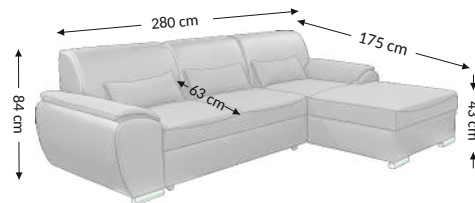

Antara 2F.REC.BK

Model

Function

Overall dimensions

Width: 280 cm
Height: 84 cm
Depth: 175 cm

Constructional dimensions

Body height: 84 cm
Seat height: 43 cm
Seat depth: 63 cm
Total depth incl. function: 129 cm
Sleeping height: 43 cm
Net sleeping surface: 129x212 cm
Gross sleeping surface: 129x212 cm

Product composition	Seat	Back
Bonell		
PU foam	×	×
S-shaped springs	×	×
Spring slats		
Elastic belts		
Decorative elements		

Function	
Configuration	left/right
Arm selecton adjustment	
Back reinforcement	
Seat depth adjust	
Relax/Lying function	
Headrests	
Sleep function	×
Bed box	×

Cushions	Description	Number
Back		
Decorative		
Decorative		
Bolsters	27x58 cm	3

Legs	Decorative	Technical
Type	plactic	plastic
Color	silver	black
Height (mm)	50	50
Number	3	4

Color variant	Description
Lederl Schwarz/Inari 96 anthrazit	100% Polyuretahane/100% Polypropylene
Lederl Dunkelbraun/Inari 28 dunkelbraun	100% Polyuretahane/100% Polypropylene
Lederl Schlamm/Inari 96 anthrazit	100% Polyuretahane/100% Polypropylene
Lederl Weiss/Inari 96 anthrazit	100% Polyuretahane/100% Polypropylene
Lederl Schwarz/Inari 100 schwarz	100% Polyuretahane/100% Polypropylene
Lederl Weiss/Inari 100 schwarz	100% Polyuretahane/100% Polypropylene
Lederl Schwarz/Inari 91 grau	100% Polyuretahane/100% Polypropylene

Parcels dimensions (cm)					
No.	Lenght	Width	Height	Weight (kg)	Vol. (m ³)
1.	178	105	80	63,0	1,50
2.	178	109	80	79,0	1,55
3.					
Total volume (m³)					3,05