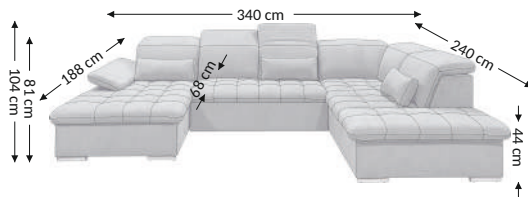

Wayne REC.2F.REC.BK

Model

Function

Overall dimensions

Width: 340 cm
Height: 104 cm
Depth: 188 (240) cm

Construational dimensions

Body height: 81 cm
Seat height: 44 cm
Seat depth: 68 cm
Total depth incl. function: 240 cm
Sleeping height: 44 cm
Net sleeping suface: 145x248 cm
Gross sleeping suface: 145x248 cm

Product composition	Seat	Back
Bonell		
PU foam	×	×
S-shaped springs	×	×
Spring slats		
Elastic belts		
Decorative elements		

Legs	Decorative	Technical
Type	plastic	plastic
Color	silver	black
Height (mm)	45	45
Number	4	6

Cushions	Description	Number
Back		
Decorative	65x30 cm	3
Decorative		
Bolsters		

Function	
Configuration	left/right
Arm selecton adjustment	
Back reinforcement	
Seat depth adjust	
Relax/Lying function	
Headrests	
Sleep function	×
Bed box	×

Parcels dimensions (cm)					
No.	Lenght	Width	Height	Weight (kg)	Vol. (m ³)
1.	188	100	101	61,0	1,90
2.	130	100	112	65,0	1,46
3.	240	100	115	95,0	2,76
Total volume (m ³)					6,12