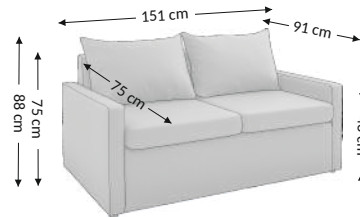

Turin 2F

Model

Function

Overall dimensions

Width: 151 cm
Height: 88 cm
Depth: 91 cm

Constructional dimensions

Body height: 72 cm
Seat height: 43 cm
Seat depth: 75 cm
Total depth incl. function: 210 cm
Sleeping height: 35 cm
Net sleeping surface: 196x133 cm
Gross sleeping surface: 196x133 cm

Product composition	Seat	Back
Bonell		
PU foam	×	×
S-shaped springs	×	×
Spring slats		
Elastic belts		
Decorative elements		

Function	
Arm selection adjustment	
Back reinforcement	
Seat depth adjust	
Relax/Lying function	
Headrests	
Sleep function	×
Bed box	×

Legs	Decorative	Technical
Type		plastic
Color		black
Height (mm)		50
Number		4

Color variant	Description
Como 09 silver	100% Polyester
Como 11 anthrazit	100% Polyester
Como 35 schlam	100% Polyester

Cushions	Description	Number
Back	65x52 cm	2
Decorative		
Decorative		
Bolsters		

Parcels dimensions (cm)					
No.	Lenght	Width	Height	Weight (kg)	Vol. (m ³)
1.	136	87	44	55,0	0,52
2.	136	54	39	36,0	0,29
3.					
Total volume (m ³)					0,81