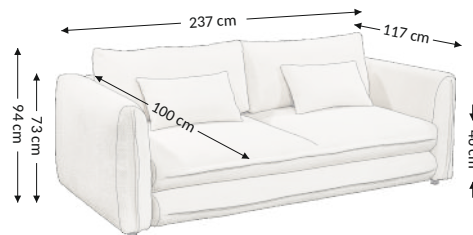

## Function

## Overall dimensions

Width: 237 cm  
Height: 94 cm  
Depth: 117 cm

## Constructional dimensions

Body height: 73 cm  
Seat height: 46 cm  
Seat depth: 100 cm  
Total depth incl. function: 166 cm  
Sleeping height: 46 cm  
Net sleeping surface: 195x160 cm  
Gross sleeping surface: 195x160 cm

Parcels dimensions (cm)					
No.	Lenght	Width	Height	Weight (kg)	Vol. (m <sup>3</sup> )
1.	105	53	202	58,8	1,12
2.	71	66	204	47,6	0,96
3.					
Total volume (m <sup>3</sup> )					2,08