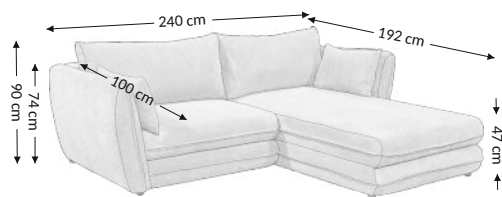

Stanley 1,5 F.URC.BK

Model

Function

Overall dimensions

Width: 240 cm
Height: 90 cm
Depth: 192 cm

Construational dimensions

Body height: 74 cm
Seat height: 47 cm
Seat depth: 2F-100 cm
Total depth incl. function: 192 cm
Sleeping height: 47 cm
Net sleeping sufrage: 140x204 cm
Gross sleeping sufrage: 140x204 cm

Product composition	Seat	Back
Bonell	×	×
PU foam	×	×
S-shaped springs	×	×
Spring slats		
Elastic belts		
Decorative elements		

Legs	Decorative	Technical
Type		plastic
Color		black
Height (mm)		50
Number		12

Cushions	Description	Number
Back	100x48 cm	2
Decorative		
Decorative	60x40 cm	2
Bolsters		

Function	
Configuration	universal
Arm selection adjustment	
Back reinforcement	
Seat depth adjust	
Relax/Lying function	
Headrests	
Sleep function	×
Bed box	×

Parcels dimensions (cm)					
No.	Lenght	Width	Height	Weight (kg)	Vol. (m ³)
1.	80	103	193	85,5	1,59
2.	71	98	107	45,0	0,74
3.					
Total volume (m ³)					2,33