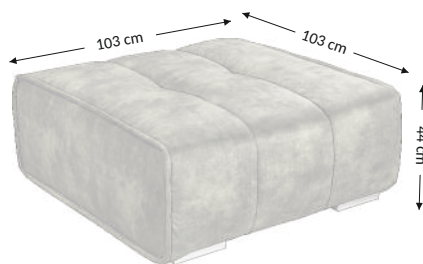

## Overall dimensions

Width: 103 cm  
Height: 44 cm  
Depth: 103 cm

## Construational dimensions

Body height:  
Seat height: 44 cm  
Seat depth: 103 cm  
Total depth incl. function:  
Sleeping height:  
Net sleeping sufrage:  
Gross sleeping sufrage:

Product composition	Seat	Back
Bonell		
PU foam	×	
S-shaped springs	×	
Spring slats		
Elastic belts		
Decorative elements		