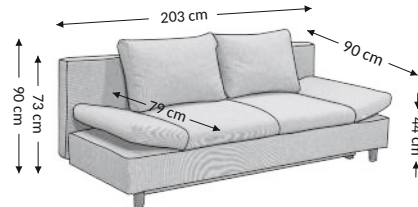

## Function

## Overall dimensions

Width: 203 cm  
Height: 90 cm  
Depth: 90 cm

## Constructional dimensions

Body height: 73 cm  
Seat height: 44 cm  
Seat depth: 79 cm  
Total depth incl. function: 144 cm  
Sleeping height: 44 cm  
Net sleeping surface: 144x203 cm  
Gross sleeping surface: 144x203 cm