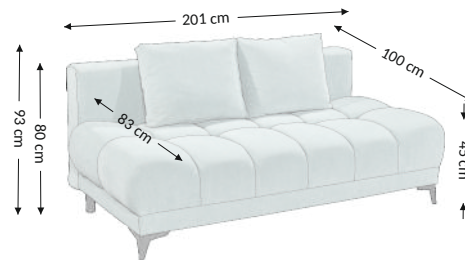

## Function

## Overall dimensions

Width: 201 cm  
Height: 93 cm  
Depth: 100 cm

## Construational dimensions

Body height: 80 cm  
Seat height: 45 cm  
Seat depth: 83 cm  
Total depth incl. function: 150 cm  
Sleeping height: 45 cm  
Net sleeping surface: 190x150 cm  
Gross sleeping surface: 190x150 cm

Parcels dimensions (cm)					
No.	Lenght	Width	Height	Weight (kg)	Vol. (m <sup>3</sup> )
1.	200	60	90	72,0	1,08
2.					
3.					
<b>Total volume (m<sup>3</sup>)</b>					<b>1,08</b>