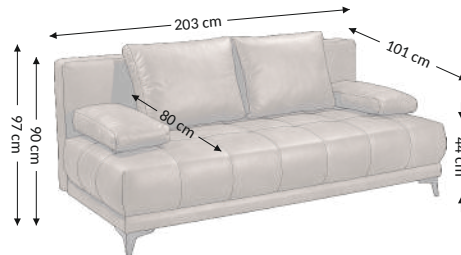

Danita 3DL Lux

Model

Function

Overall dimensions

Width: 203 cm
Height: 97 cm
Depth: 101 cm

Constructional dimensions

Body height: 90 cm
Seat height: 44 cm
Seat depth: 80 cm
Total depth incl. funktion: 165 cm
Sleeping height: 44 cm
Net sleeping sufrage: 160x200 cm
Gross sleeping sufrage: 160x200 cm

Product composition	Seat	Back
Bonell		
PU foam	×	×
S-shaped springs	×	×
Spring slats		
Elastic belts		
Decorative elements		

Function	
Arm selection adjustment	
Back reinforcement	
Seat depth adjust	
Relax/Lying function	
Headrests	
Sleep function	×
Bed box	×

Legs	Decorative	Technical
Type	plactic	plastic
Color	black	black
Height (mm)	120	80
Number	2	6

Color variant	Description
Tobago 12 light brown	100% Polyester
Tobago 14 maron	100% Polyester
Tobago 15 dark brown	100% Polyester
Tobago 17 anthrazit	100% Polyester

Parcels dimensions (cm)					
No.	Lenght	Width	Height	Weight (kg)	Vol. (m ³)
1.	207	88	58	72,0	1,06
2.					
3.					
Total volume (m ³)					1,06