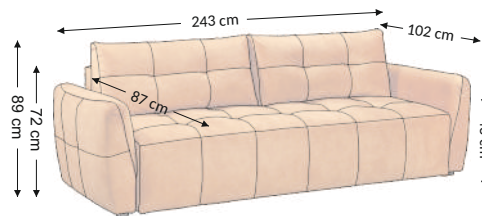

Dajana 3DL Lux

Model

Function

Overall dimensions

Width: 243 cm
Height: 89 cm
Depth: 102 cm

Constructional dimensions

Body height: 72 cm
Seat height: 43 cm
Seat depth: 87 cm
Total depth incl. function: 150 cm
Sleeping height: 43 cm
Net sleeping surface: 200x150 cm
Gross sleeping surface: 200x150 cm

Product composition	Seat	Back
Bonell		
PU foam	×	×
S-shaped springs	×	×
Spring slats		
Elastic belts		
Decorative elements		

Function	
Arm selection adjustment	
Back reinforcement	
Seat depth adjust	
Relax/Lying function	
Headrests	
Sleep function	×
Bed box	×

Legs	Decorative	Technical
Type		plastic
Color		black
Height (mm)		25
Number		10

Color variant	Description
Salvador 04 espresso	100% Polyester
Salvador 05 aubergine	100% Polyester
Salvador 06 burgund	100% Polyester
Salvador 08 amber	100% Polyester
Salvador 09 okra	100% Polyester
Salvador 10 olive	100% Polyester
Salvador 14 grey	100% Polyester
Salvador 15 anthrazit	100% Polyester
Salvador 99 mondscheinblau	100% Polyester

Parcels dimensions (cm)					
No.	Lenght	Width	Height	Weight (kg)	Vol. (m ³)
1.	202	70	77	45,0	1,09
2.	202	45	70	39,0	0,64
3.					
Total volume (m ³)					1,73