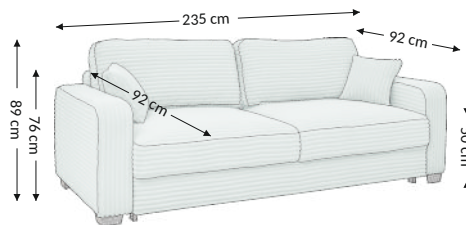

## Function

## Overall dimensions

Width: 235 cm  
Height: 89 cm  
Depth: 92 cm

## Constructional dimensions

Body height: 76 cm  
Seat height: 50 cm  
Seat depth: 92 cm  
Total depth incl. function: 160 cm  
Sleeping height: 48 cm  
Net sleeping surface: 160x196 cm  
Gross sleeping surface: 160x196 cm

Parcels dimensions (cm)					
No.	Lenght	Width	Height	Weight (kg)	Vol. (m <sup>3</sup> )
1.	57	97	203	96,0	1,12
2.	60	72	200	57,0	0,86
3.					
Total volume (m <sup>3</sup> )					1,99