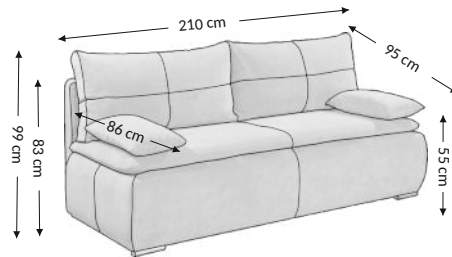

Jana 3DL Lux

Model

Function

Overall dimensions

Width: 210 cm
Height: 99 cm
Depth: 95 cm

Construational dimensions

Body height: 83 cm
Seat height: 55 cm
Seat depth: 86 cm
Total depth incl. function: 160 cm
Sleeping height: 55 cm
Net sleeping sufrage: 160x208 cm
Gross sleeping sufrage: 160x208 cm

Product composition	Seat	Back
Bonell		×
PU foam	×	×
S-shaped springs	×	
Spring slats		
Elastic belts		
Decorative elements		

Function	
Arm selection adjustment	
Back reinforcement	
Seat depth adjust	
Relax/Lying function	
Headrests	
Sleep function	×
Bed box	×

Legs	Decorative	Technical
Type	plactic	plastic
Color	silver	black
Height (mm)	25	25
Number	2	6

Color variant	Description
Uran 01 silver	95% Polyester, 5% Nylon
Uran 02 schlamm	95% Polyester, 5% Nylon
Uran 03 dark grey	95% Polyester, 5% Nylon
Uran 04 anthrazit	95% Polyester, 5% nylon
Uran 05 denim	95% Polyester, 5% Nylon
Uran 06 sand	95% Polyester, 5% Nylon
Uran 09 stone	95% Polyester, 5% Nylon
Uran 15 berry	95% Polyester, 5% Nylon
Uran 17 sent	95% Polyester, 5% Nylon
Uran 21 green	95% Polyester, 5% Nylon

Parcels dimensions (cm)					
No.	Lenght	Width	Height	Weight (kg)	Vol. (m ³)
1.	212	87	50	59,7	0,92
2.	208	81	13	25,3	0,22
3.					
Total volume (m³)					1,14