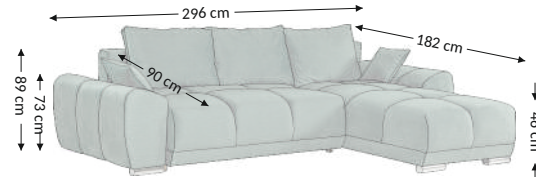

## Function

## Overall dimensions

Width: 296 cm  
Height: 89 cm  
Depth: 182 cm

## Construational dimensions

Body height: 73 cm  
Seat height: 46 cm  
Seat depth: 2F-90 cm  
Total depth incl. function: 182 cm  
Sleeping height: 46 cm  
Net sleeping sufrage: 133x242 cm  
Gross sleeping sufrage: 133x242 cm

Parcels dimensions (cm)					
No.	Lenght	Width	Height	Weight (kg)	Vol. (m <sup>3</sup> )
1.	78	98	191	70,4	1,46
2.	61	94	156	57,0	0,89
3.					
Total volume (m <sup>3</sup> )					2,35