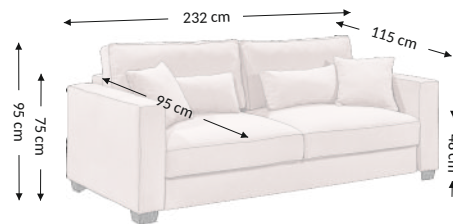

## Overall dimensions

Width: 232 cm  
Height: 95 cm  
Depth: 115 cm

## Constructional dimensions

Body height: 75 cm  
Seat height: 48 cm  
Seat depth: 95 cm  
Total depth incl. function: 165 cm  
Sleeping height: 48 cm  
Net sleeping surface: 165x198 cm  
Gross sleeping surface: 165x198 cm

Cushions	Description	Number
Back	102x52 cm	2
Decorative	50x50 cm	2
Decorative	70x40 cm	2
Bolsters		

Function	
Arm selection adjustment	
Back reinforcement	
Seat depth adjust	
Relax/Lying function	
Headrests	
Sleep function	×
Bed box	×

Parcels dimensions (cm)					
No.	Lenght	Width	Height	Weight (kg)	Vol. (m <sup>3</sup> )
1.	50	100	200	57,0	1,00
2.	66	69	200	55,0	0,91
3.					
<b>Total volume (m<sup>3</sup>)</b>					<b>1,91</b>