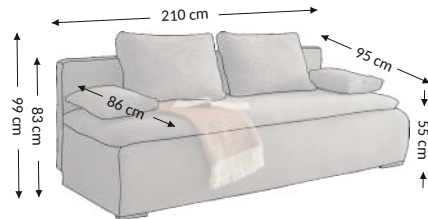

Jarek 3DL Lux

Model

Function

Overall dimensions

Width: 210 cm
Height: 99 cm
Depth: 95 cm

Costructional dimensions

Body height: 83 cm
Seat height: 55 cm
Seat depth: 86 cm
Total depth incl. function: 160 cm
Sleeping height: 55 cm
Net sleeping surface: 160x208 cm
Gross sleeping surface: 160x208 cm

Product composition	Seat	Back
Bonell		×
PU foam	×	×
S-shaped springs	×	
Spring slats		
Elastic belts		
Decorative elements		

Legs	Decorative	Technical
Type	plactic	plastic
Color	black	black
Height (mm)	25	25
Number	2	6

Cushions	Description	Number
Back	66x52 cm	2
Decorative		
Decorative		
Bolsters	60x32 cm	2

Function	
Arm selection adjustment	
Back reinforcement	
Seat depth adjust	
Relax/Lying function	
Headrests	
Sleep function	×
Bed box	×

Parcels dimensions (cm)					
No.	Lenght	Width	Height	Weight (kg)	Vol. (m ³)
1.	212	87	50	59,7	0,92
2.	208	81	13	25,3	0,22
3.					
Total volume (m³)					1,14