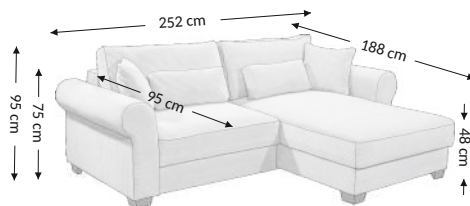

## Function

## Overall dimensions

Width: 252 cm  
Height: 95 cm  
Depth: 188 cm

## Construational dimensions

Body height: 75 cm  
Seat height: 48 cm  
Seat depth: 95 cm  
Total depth incl. function: 188 cm  
Sleeping height: 45 cm  
Net sleeping surface: 140x200 cm  
Gross sleeping surface: 140x200 cm

Parcels dimensions (cm)					
No.	Length	Width	Height	Weight (kg)	Vol. (m <sup>3</sup> )
1.	80	103	193	85,5	1,59
2.	71	98	107	45,0	0,74
3.					
Total volume (m <sup>3</sup> )					2,33