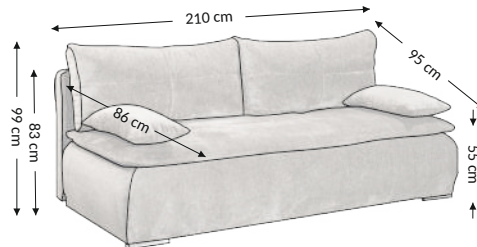

## Function

## Overall dimensions

Width: 210 cm  
Height: 99 cm  
Depth: 95 cm

## Construational dimensions

Body height: 83 cm  
Seat height: 55 cm  
Seat depth: 86 cm  
Total depth incl. function: 160 cm  
Sleeping height: 55 cm  
Net sleeping surface: 160x208 cm  
Gross sleeping surface: 160x208 cm