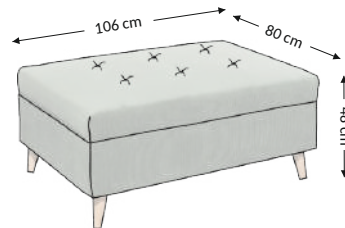

Model

Selected configurations

Overall dimensions

Width: 106 cm
Height: 48 cm
Depth: 80 cm

Construational dimensions

Body height:
Seat height: 48 cm
Seat depth: 80 cm
Total depth incl. function:
Sleeping height:
Net sleeping sufrage:
Gross sleeping sufrage:

Product composition	Seat	Back
Bonell		
PU foam	×	
S-shaped springs	×	
Spring slats		
Elastic belts		
Decorative elements		

Function	
Arm selection adjustment	
Back reinforcement	
Seat depth adjust	
Relax/Lying function	
Headrests	
Sleep function	
Bed box	

Legs	Decorative	Technical
Type	wood	
Color		
Height (mm)	130	
Number	4	

Color variant	Description
Fjord 16 anthrazit	92% Polyester, 8% Polyamid
Fjord 27 sand	92% Polyester, 8% Polyamid
Fjord 66 mustard	92% Polyester, 8% Polyamid
Fjord 74 mint	92% Polyester, 8% Polyamid
Fjord 77 winter moss	92% Polyester, 8% Polyamid
Fjord 91 flamingo	92% Polyester, 8% Polyamid
Glow 04 stone	92% Polyester, 8% Nylon
Glow 05 taupe	92% Polyester, 8% Nylon
Glow 09 winter moss	92% Polyester, 8% Nylon
Glow 13 ice blue	92% Polyester, 8% Nylon
Glow 15 light grey	92% Polyester, 8% Nylon
Glow 19 anthrazit	92% Polyester, 8% Nylon

Parcels dimensions (cm)					
No.	Lenght	Width	Height	Weight (kg)	Vol. (m ³)
1.	112	82	40	20,5	0,37
2.					
3.					
Total volume (m ³)					0,37