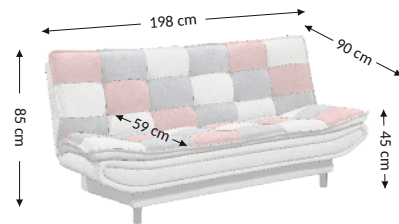

## Function

## Overall dimensions

Width: 198 cm  
Height: 85 cm  
Depth: 90 cm

## Construational dimensions

Body height: 85 cm  
Seat height: 45 cm  
Seat depth: 59 cm  
Total depth incl. function: 118 cm  
Sleeping height: 45 cm  
Net sleeping surface: 112x188 cm  
Gross sleeping surface: 112x188 cm