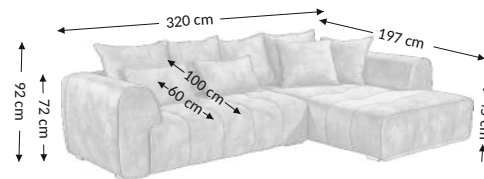

London 2S.OTM

Model

Selected configurations

Overall dimensions

Width: 320 cm
Height: 92 cm
Depth: 197 cm

Construational dimensions

Body height: 72 cm
Seat height: 45 cm
Seat depth: 60 cm (100 cm)
Total depth incl. function:
Sleeping height: 45 cm
Net sleeping surface:
Gross sleeping surface:

Product composition	Seat	Back
Bonell		
PU foam	×	×
S-shaped springs	×	
Spring slats		
Elastic belts		×
Decorative elements		

Legs	Decorative	Technical
Type	plactic	plastic
Color	silver	black
Height (mm)	35	35
Number	4	6

Cushions	Description	Number
Back	65x60 cm	6
Decorative	65x40 cm	2
Decorative		
Bolsters		

Function	
Configuration	universal
Arm selection adjustment	
Back reinforcement	
Seat depth adjust	
Relax/Lying function	
Headrests	
Sleep function	
Bed box	

Parcels dimensions (cm)					
No.	Lenght	Width	Height	Weight (kg)	Vol. (m ³)
1.	75	193	115	74,0	1,67
2.	75	200	134	80,0	2,01
3.					
Total volume (m³)					3,68